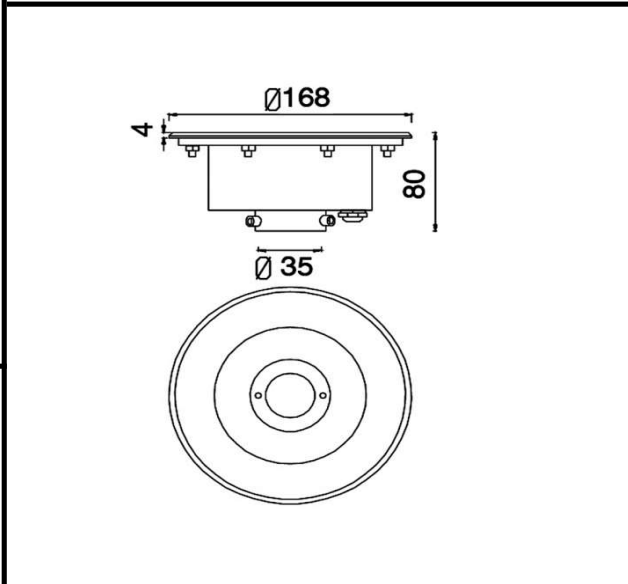

Sovitron Interior Pvt.Ltd.

Model Name	EDGE-3433 / DL-OYS-3433-6
Description	UNDER WATER LIGHT (DONUT)

Technical description	Image
-----------------------	-------

Dimension	Dia=168mm H=80mm
Frame	Aluminum die cast
Color Tempertaure	5700K
Power	6W
Total Luminous Flux	390 lm
Efficacy	65 lm/W
IP rating	68
Color Rendering	≥80
Mounting	Recessed
Optics	Clear glass
Dimming	NON-Dimmable
Operating Voltage	DC24V
Standard Lifetime	L70 minimum at 50,000 burning hours

Remarks:-

Dimension diagram

Address: Plot #7 Saroorpur-Nangla Industrial Area,Ballabgarh-Sohna Road,Faridabad-121005
Email: info@sovitron.com